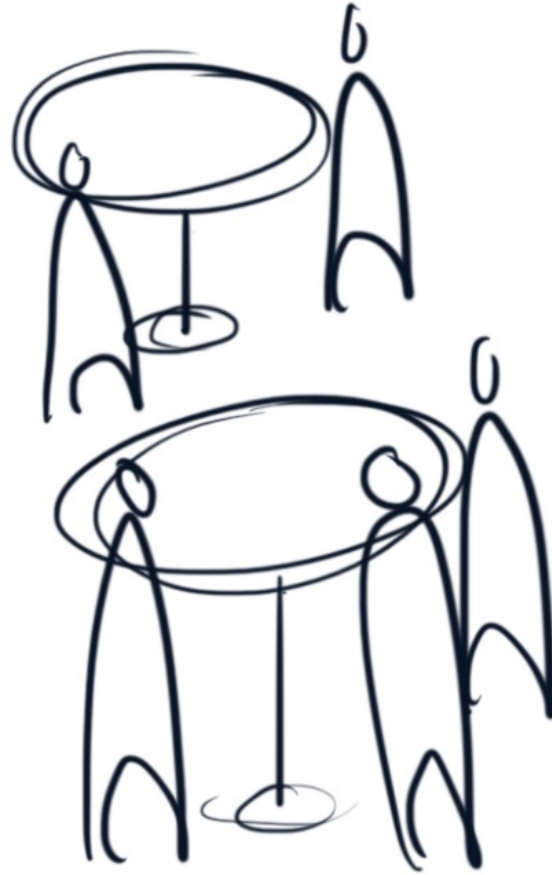

**DESIGN  
FOR  
ACTIVE INTERACTIONS**

A photograph of a man and a woman sitting at a white table in a kitchen. The man is on the left, wearing a dark sweater over a blue patterned shirt, looking towards the woman. The woman is on the right, wearing a red t-shirt, looking back at the man. A white cup is on the table between them. In the background, there is a blue sign that says "NOTES" and a window showing a kitchen area. A semi-transparent white circle is overlaid on the image, containing the text "Current interaction = Passive".

# DESIGN GOAL

*'I want people that visit the Jessehof to feel active'*

Exploring  
different  
interactions

Inactivity and  
less group  
involvement  
(Vink, 2018)

Activity and  
more group  
involvement

EXPLORING INTERACTIONS  
@ JESSEHOF

FINAL DESIGN BEN DE JONG