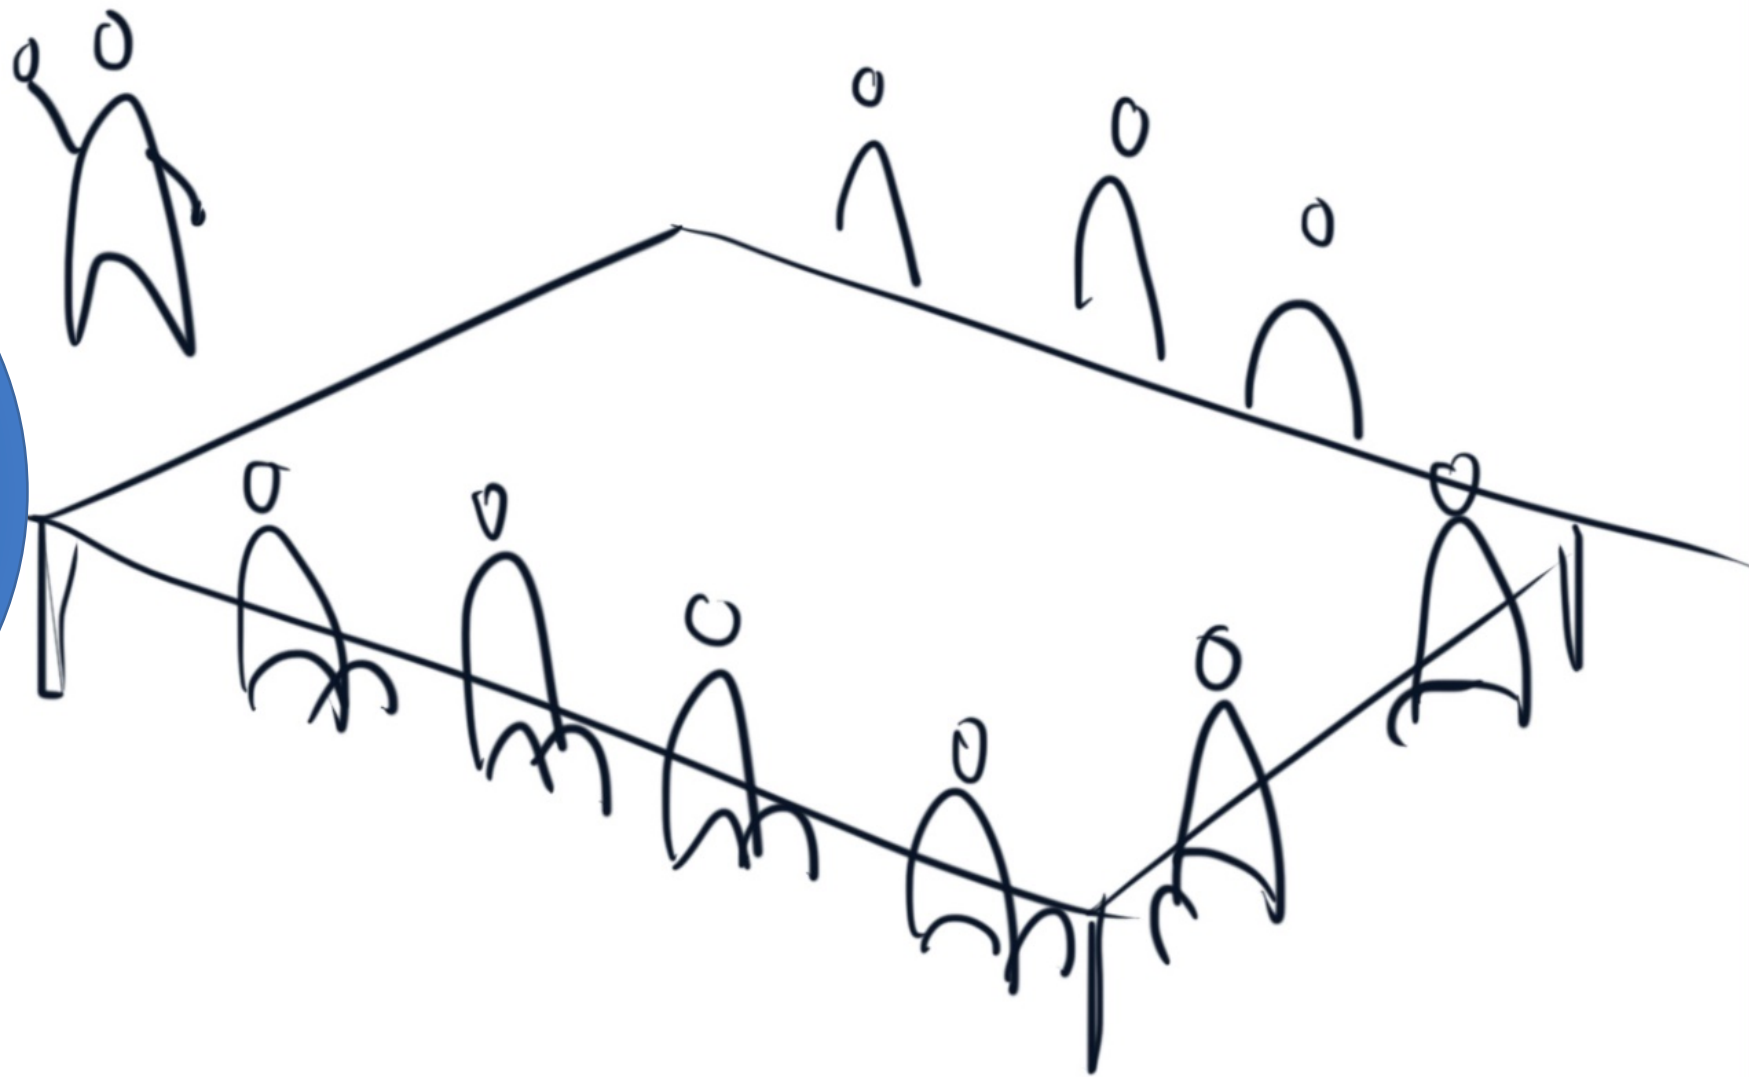

**DESIGN  
FOR  
ACTIVE INTERACTIONS**

A photograph of a man and a woman sitting at a white table in a kitchen. The man is on the left, wearing a dark sweater over a blue patterned shirt, looking towards the woman. The woman is on the right, wearing a red t-shirt, looking back at the man. A white cup is on the table between them. In the background, there is a blue sign that says "NOTES" and a window showing a kitchen area. A semi-transparent white circle is overlaid on the image, containing the text "Current interaction = Passive".

# DESIGN GOAL

*'I want people that visit the Jessehof to feel active'*

Exploring  
different  
interactions

Inactivity and  
less group  
involvement  
(Vink, 2018)

Activity and  
more group  
involvement

EXPLORING INTERACTIONS  
@ JESSEHOF

FINAL DESIGN BEN DE JONG