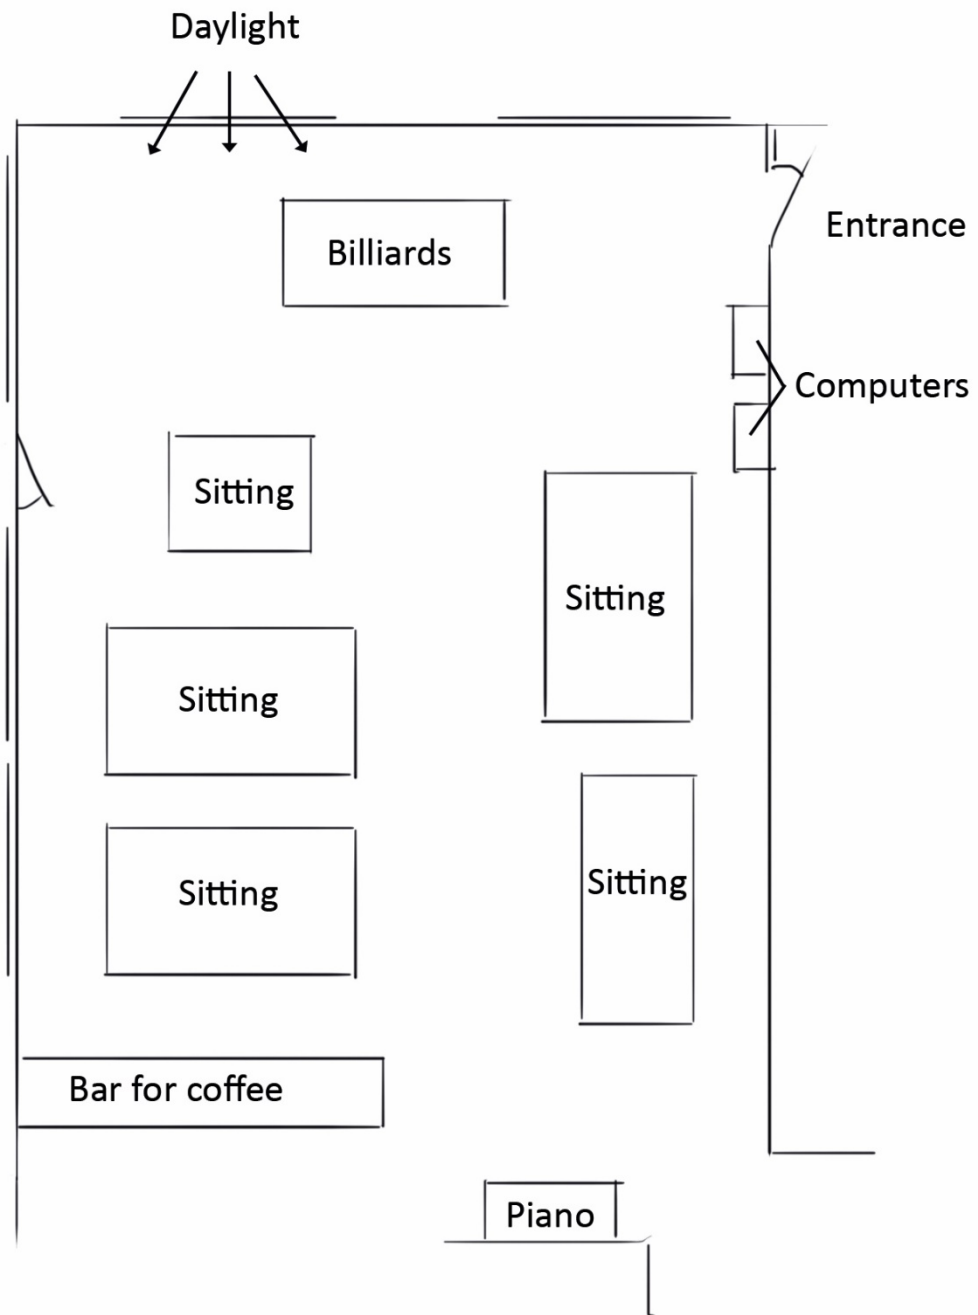

**DESIGN  
FOR  
ACTIVE INTERACTIONS**

A photograph of a man and a woman sitting at a white table in a kitchen. The man is on the left, wearing a dark sweater over a blue patterned shirt, looking towards the woman. The woman is on the right, wearing a red t-shirt, looking back at the man. A white cup is on the table between them. In the background, there is a blue sign that says "NOTES" and a window showing a kitchen area. A semi-transparent white circle is overlaid on the image, containing the text "Current interaction = Passive".

# DESIGN GOAL

*'I want people that visit the Jessehof to feel active'*

Exploring  
different  
interactions

Inactivity and  
less group  
involvement  
(Vink, 2018)

Activity and  
more group  
involvement

EXPLORING INTERACTIONS  
@ JESSEHOF

FINAL DESIGN BEN DE JONG