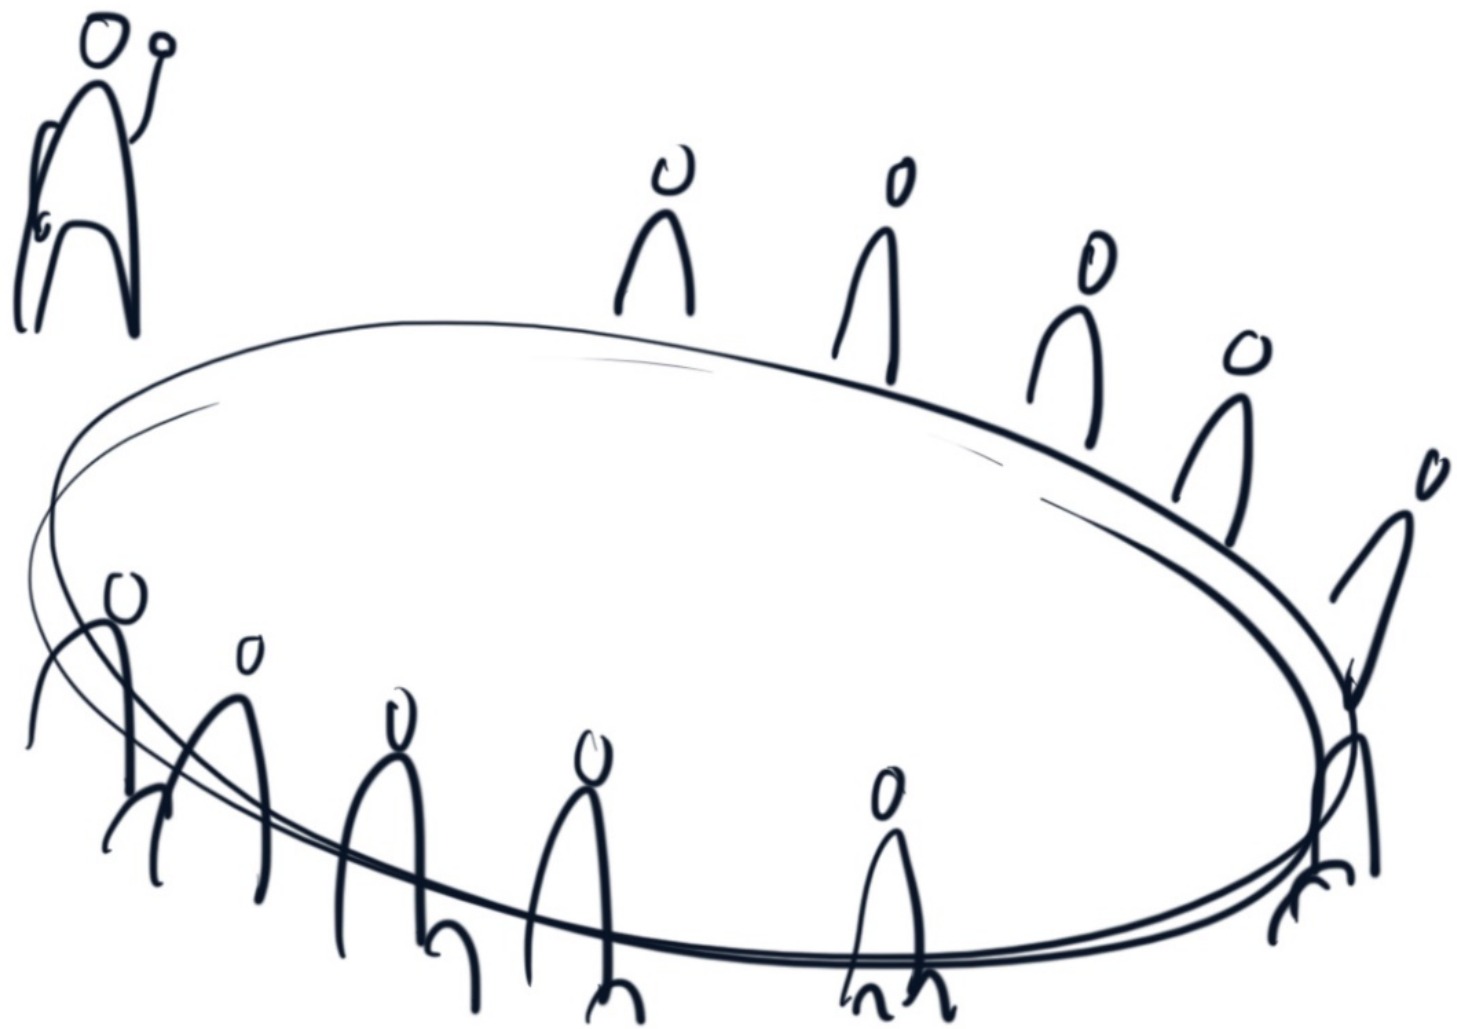

**DESIGN  
FOR  
ACTIVE INTERACTIONS**

A photograph of a man and a woman sitting at a white table in a kitchen. The man is on the left, wearing a dark sweater over a blue patterned shirt, looking towards the woman. The woman is on the right, wearing a red t-shirt, looking back at the man. A white cup is on the table between them. In the background, there is a blue sign that says "NOTES" and a window showing a kitchen area. A semi-transparent white circle is overlaid on the image, containing the text "Current interaction = Passive".

Current interaction  
=  
Passive

Desired interaction  
=  
Active

# DESIGN GOAL

*'I want people that visit the Jessehof to feel active'*

Exploring  
different  
interactions

Inactivity and  
less group  
involvement  
(Vink, 2018)

Activity and  
more group  
involvement

EXPLORING INTERACTIONS  
@ JESSEHOF

FINAL DESIGN BEN DE JONG